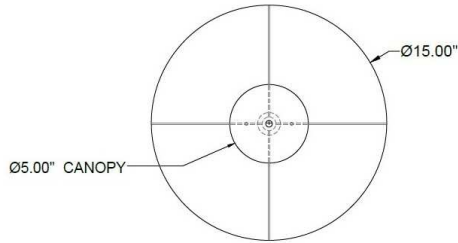

1233 W St. Georges Ave., Linden, NJ 07036 * 908-925-7500* 908-925-9240

SPECIFICATIONS

FM-6790-136-47-105SN	Flushmount
Model Number	Type
Drum	
Name	Project
	QTY

Describe Special Modifications

Warranty: 1-Year Limited Warranty,
Complete warranty terms located at: www.litetopslampshades.com