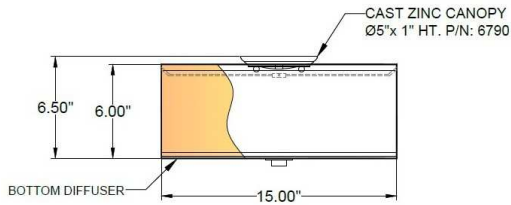

CATALOG NUMBER Example: FM-6790-136-47-105SN						
Hardware Style Code	Fabric/Material/Color Options	Series Code	Finish Options	Lamping	Voltage	Other Size Options
FM-6790	115-01 White Linen 115-05 Off White Linen 115-62 Black Linen 115-73 Gray Butcher Linen 115-96 Red Linen 124-70 Teal Pongee Silk 136-50 Platinum Silkscreen 142-01 Global White 143-26 Geneva Linen Ash 145-01 White Aberdeen 145-09 Cream Aberdeen 174-21 Tan Silk Shantung 174-25 Chocolate Silk Shantung More options at www.litetopslampshades.com	105	APW - Aged Pewter GWH - Gloss White MBK - Matte Black OB - Oil Rubbed Bronze SN - Satin Nickel	E26X1 - 1 Medium Based GU24X1 1 GU24 CFL LEDMOD2700K - LED Module, 2700K, 2600 LM Per Board LEDMOD3000K - LED Module, 3000K, 2680 LM Per Board LEDMOD3500K - LED Module, 3500K, 2720 LM Per Board LEDMOD4000K - LED Module, 4000K, 2820 LM Per Board (Accepts 1 Board)	120V 120V 277V 277V	