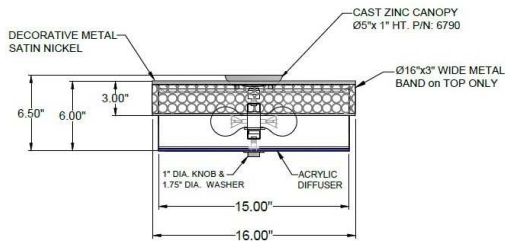

1233 W St. Georges Ave., Linden, NJ 07036 * 908-925-7500* 908-925-9240

SPECIFICATIONS

FM-6790-115-01-605OB	Flushmount
Model Number	Type
Aurora	Project
Name	QTY

Describe Special Modifications

Warranty: 1-Year Limited Warranty,
Complete warranty terms located at: www.litetopslampshades.com

CATALOG NUMBER Example:FM-6790-115-01-605OB-LEDMOD2700K-120V						
Hardware Style Code	Fabric/Material/Color Options	Series Code	Finish Options	Lamping	Voltage	Other Size Options
Fm-6790	115-01 White Linen 115-05 Off White Linen 115-62 Black Linen 115-73 Gray Butcher Linen 115-96 Red Linen 124-70 Teal Pongee Silk 136-50 Platinum Silkscreen 142-01 Global White 143-26 Geneva Linen Ash 145-01 White Aberdeen 145-09 Cream Aberdeen 174-21 Tan Silk Shantung 174-25 Chocolate Silk Shantung More options at www.litetopslampshades.com	605	APW - Aged Pewter GWH - Gloss White MBK - Matte Black OB - Oil Rubbed Bronze SN - Satin Nickel	E26X2 - 2 Medium Based GU24X2 - 2GU24 CFL LEDMOD2700K - LED Module, 2700K, 2600 LM Per Board LEDMOD3000K - LED Module, 3000K, 2680 LM Per Board LEDMOD3500K - LED Module, 3500K, 2720 LM Per Board LEDMOD4000K - LED Module, 4000K, 2820 LM Per Board (Accepts 1 Board)	120V 120V 277V 277V	