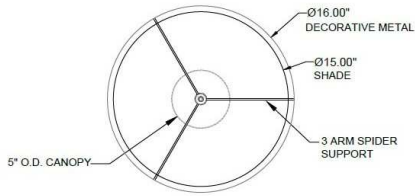

CATALOG NUMBER Example:FM-6790-115-01-605OB-LEDMOD2700K-120V						
Hardware Style Code	Fabric/Material/Color Options	Series Code	Finish Options	Lamping	Voltage	Other Size Options
Fm-6790	115-01 White Linen 115-05 Off White Linen 115-62 Black Linen 115-73 Gray Butcher Linen 115-96 Red Linen 124-70 Teal Pongee Silk 136-50 Platinum Silkscreen 142-01 Global White 143-26 Geneva Linen Ash 145-01 White Aberdeen 145-09 Cream Aberdeen 174-21 Tan Silk Shantung 174-25 Chocolate Silk Shantung More options at www.litetopslampshades.com	605	APW - Aged Pewter GWH - Gloss White MBK - Matte Black OB - Oil Rubbed Bronze SN - Satin Nickel	E26X2 - 2 Medium Based GU24X2 - 2GU24 CFL LEDMOD2700K - LED Module, 2700K, 2600 LM Per Board LEDMOD3000K - LED Module, 3000K, 2680 LM Per Board LEDMOD3500K - LED Module, 3500K, 2720 LM Per Board LEDMOD4000K - LED Module, 4000K, 2820 LM Per Board (Accepts 1 Board)	120V 120V 277V 277V	