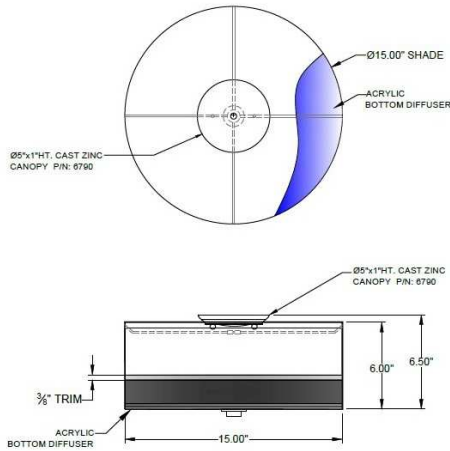

CATALOG NUMBER						
Example: FM-6790-115-01-245SN-LEDMOD2700K-120V						
Hardware Style Code	Fabric/Material/Color Options	Series Code	Finish Options	Lamping	Voltage	Other Size Options
FM-6790	115-01 White Linen 115-05 Off White Linen 115-62 Black Linen 115-73 Gray Butcher Linen 115-96 Red Linen 124-70 Teal Pongee Silk 136-50 Platinum Silkscreen 142-01 Global White 143-26 Geneva Linen Ash 145-01 White Aberdeen 145-09 Cream Aberdeen 174-21 Tan Silk Shantung 174-25 Chocolate Silk Shantung More options at www.litetopslampshades.com	245	APW - Aged Pewter GWH - Gloss White MBK - Matte Black OB - Oil Rubbed Bronze SN - Satin Nickel	E26X2 - 2 Medium Based GU24X2 - 2 GU24 CFL LEDMOD2700K - LED Module, 2700K, 2600 LM Per Board LEDMOD3000K - LED Module, 3000K, 2680 LM Per Board LEDMOD3500K - LED Module, 3500K, 2720 LM Per Board LEDMOD4000K - LED Module, 4000K, 2820 LM Per Board (Accepts 1 Board)	120V 120V 277V 277V	