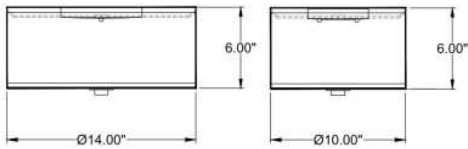

1233 W St. Georges Ave., Linden, NJ 07036 * 908-925-7500* 908-925-9240

SPECIFICATIONS

FM-6773-115-96-125OB	Flushmount
Model Number	Type
Oval	
Name	Project
	QTY

Describe Special Modifications

Warranty: 1-Year Limited Warranty.
Complete warranty terms located at: www.litetopslampshades.com

CATALOG NUMBER

Example: FM-6773-115-96-125OB-LEDMOD2700K-120V

Hardware Style Code	Fabric/Material/Color Options	Series Code	Finish Options	Lamping	Voltage	Other Size Options
FM-6773	115-01 White Linen 115-05 Off White Linen 115-62 Black Linen 115-73 Gray Butcher Linen 115-96 Red Linen 124-70 Teal Pongee Silk 136-50 Platinum Silkscreen 142-01 Global White 143-26 Geneva Linen Ash 145-01 White Aberdeen 145-09 Cream Aberdeen 174-21 Tan Silk Shantung 174-25 Chocolate Silk Shantung More options at www.litetopslampshades.com	125	APW - Aged Pewter GWH- Gloss White MBK - Matte Black OB- Oil Rubbed Bronze SN - Satin Nickel	E26X2 - 2 Medium Based GU24X2 - 2 GU24 CFL LEDMOD2700K - LED Module, 2700K, 2600 LM Per Board LEDMOD3000K - LED Module, 3000K, 2680 LM Per Board LEDMOD3500K - LED Module, 3500K, 2720 LM Per Board LEDMOD4000K - LED Module, 4000K, 2820 LM Per Board (Accepts 1 Board)	120V 120V 277V 277V	