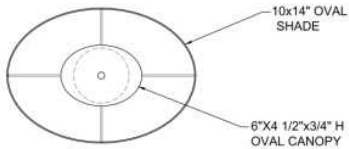

1233 W St. Georges Ave., Linden, NJ 07036 * 908-925-7500* 908-925-9240

SPECIFICATIONS

FM-6773-115-96-125OB	Flushmount
Model Number	Type
Oval	
Name	Project
	QTY

Describe Special Modifications

Warranty: 1-Year Limited Warranty.
Complete warranty terms located at: www.litetopslampshades.com

CATALOG NUMBER

Example: FM-6773-115-96-125OB-LEDMOD2700K-120V

Hardware Style Code	Fabric/Material/Color Options	Series Code	Finish Options	Lamping	Voltage	Other Size Options
FM-6773	115-01 White Linen 115-05 Off White Linen 115-62 Black Linen 115-73 Gray Butcher Linen 115-96 Red Linen 124-70 Teal Pongee Silk 136-50 Platinum Silkscreen 142-01 Global White 143-26 Geneva Linen Ash 145-01 White Aberdeen 145-09 Cream Aberdeen 174-21 Tan Silk Shantung 174-25 Chocolate Silk Shantung More options at www.litetopslampshades.com	125	APW - Aged Pewter GWH- Gloss White MBK - Matte Black OB- Oil Rubbed Bronze SN - Satin Nickel	E26X2 - 2 Medium Based GU24X2 - 2 GU24 CFL LEDMOD2700K - LED Module, 2700K, 2600 LM Per Board LEDMOD3000K - LED Module, 3000K, 2680 LM Per Board LEDMOD3500K - LED Module, 3500K, 2720 LM Per Board LEDMOD4000K - LED Module, 4000K, 2820 LM Per Board (Accepts 1 Board)	120V 120V 277V 277V	