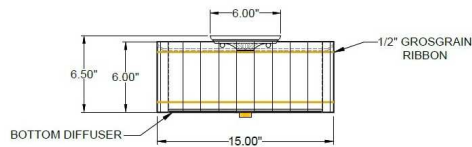

1233 W St. Georges Ave., Linden, NJ 07036 * 908-925-7500* 908-925-9240

SPECIFICATIONS

FM-6675-115-09-165SN	Flushmount
Model Number	Type
Fluted	
Name	Project
	QTY

Describe Special Modifications

Warranty: 1-Year Limited Warranty,
Complete warranty terms located at: www.litetopslampshades.com

CATALOG NUMBER
Example:FM-6675-115-09-165SN -LEDMOD2700K-120V

Hardware Style Code	Fabric/Material/Color Options	Series Code	Finish Options	Lamping	Voltage	Other Size Options
FM-6675	115-01 White Linen 115-05 Off White Linen 115-62 Black Linen 115-73 Gray Butcher Linen 115-96 Red Linen 124-70 Teal Pongee Silk 136-50 Platinum Silkscreen 142-01 Global White 143-26 Geneva Linen Ash 145-01 White Aberdeen 145-09 Cream Aberdeen 174-21 Tan Silk Shantung 174-25 Chocolate Silk Shantung More options at www.litetopslampshades.com	165	APW - Aged Pewter GWH - Gloss White MBK - Matte Black OB - Oil Rubbed Bronze SN - Satin Nickel	E26X2 -2 Medium Based GU24X2 - 2 GU24 CFL LEDMOD2700K - LED Module, 2700K, 2600 LM Per Board LEDMOD3000K - LED Module, 3000K, 2680 LM Per Board LEDMOD3500K - LED Module, 3500K, 2720 LM Per Board LEDMOD4000K - LED Module, 4000K, 2820 LM Per Board (Accepts 1 Board)	120V 120V 277V 277V	