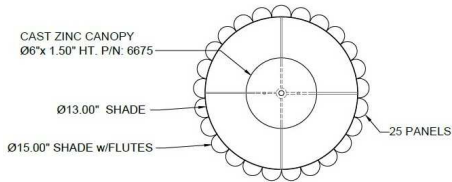

1233 W St. Georges Ave., Linden, NJ 07036 * 908-925-7500* 908-925-9240

SPECIFICATIONS

FM-6675-115-09-165SN	Flushmount
Model Number	Type
Fluted	
Name	Project
	QTY

Describe Special Modifications

Warranty: 1-Year Limited Warranty,
Complete warranty terms located at: www.litetopslampshades.com

CATALOG NUMBER
Example:FM-6675-115-09-165SN -LEDMOD2700K-120V

Hardware Style Code	Fabric/Material/Color Options	Series Code	Finish Options	Lamping	Voltage	Other Size Options
FM-6675	115-01 White Linen 115-05 Off White Linen 115-62 Black Linen 115-73 Gray Butcher Linen 115-96 Red Linen 124-70 Teal Pongee Silk 136-50 Platinum Silkscreen 142-01 Global White 143-26 Geneva Linen Ash 145-01 White Aberdeen 145-09 Cream Aberdeen 174-21 Tan Silk Shantung 174-25 Chocolate Silk Shantung More options at www.litetopslampshades.com	165	APW - Aged Pewter GWH - Gloss White MBK - Matte Black OB - Oil Rubbed Bronze SN - Satin Nickel	E26X2 -2 Medium Based GU24X2 - 2 GU24 CFL LEDMOD2700K - LED Module, 2700K, 2600 LM Per Board LEDMOD3000K - LED Module, 3000K, 2680 LM Per Board LEDMOD3500K - LED Module, 3500K, 2720 LM Per Board LEDMOD4000K - LED Module, 4000K, 2820 LM Per Board (Accepts 1 Board)	120V 120V 277V 277V	