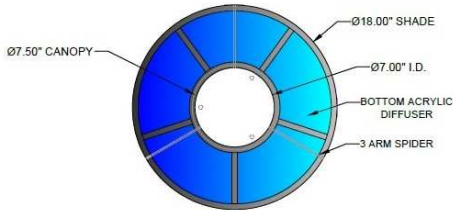

1233 W St. Georges Ave., Linden, NJ 07036 * 908-925-7500* 908-925-9240

SPECIFICATIONS

FM-6667-145-01-725SN	Flushmount
Model Number	Type
Chambers	
Name	Project
	QTY

Describe Special Modifications

Warranty: 1-Year Limited Warranty,
Complete warranty terms located at: www.litetopslampshades.com

CATALOG NUMBER						
Example: FM-6667-145-01-725SN-LEDMOD3000K-120V						
Hardware Style Code	Fabric/Material/Color Options	Series Code	Finish Options	Lamping	Voltage	Other Size Options
FM-6667	115-01 White Linen 115-05 Off White Linen 115-62 Black Linen 115-73 Gray Butcher Linen 115-96 Red Linen 124-70 Teal Pongee Silk 136-50 Platinum Silkscreen 142-01 Global White 143-26 Geneva Linen Ash 145-01 White Aberdeen 145-09 Cream Aberdeen 174-21 Tan Silk Shantung 174-25 Chocolate Silk Shantung More options at www.litetopslampshades.com	725	APW - Aged Pewter GWH - Gloss White MBK - Matte Black OB - Oil Rubbed Bronze SN - Satin Nickel	E26X2 - 2 Medium Based GU24X2 - 2 GU24 CFL LEDMOD2700K - LED Module, 2700K, 2600 LM Per Board LEDMOD3000K - LED Module, 3000K, 2680 LM Per Board LEDMOD3500K - LED Module, 3500K, 2720 LM Per Board LEDMOD4000K - LED Module, 4000K, 2820 LM Per Board	120V 120V 277V 277V	