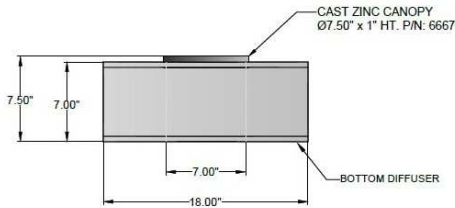

1233 W St. Georges Ave., Linden, NJ 07036 * 908-925-7500* 908-925-9240

SPECIFICATIONS

FM-6667-145-01-725SN	Flushmount
Model Number	Type
Chambers	
Name	Project
	QTY

Describe Special Modifications

Warranty: 1-Year Limited Warranty,
Complete warranty terms located at: www.litetopslampshades.com

CATALOG NUMBER						
Example: FM-6667-145-01-725SN-LEDMOD3000K-120V						
Hardware Style Code	Fabric/Material/Color Options	Series Code	Finish Options	Lamping	Voltage	Other Size Options
FM-6667	115-01 White Linen 115-05 Off White Linen 115-62 Black Linen 115-73 Gray Butcher Linen 115-96 Red Linen 124-70 Teal Pongee Silk 136-50 Platinum Silkscreen 142-01 Global White 143-26 Geneva Linen Ash 145-01 White Aberdeen 145-09 Cream Aberdeen 174-21 Tan Silk Shantung 174-25 Chocolate Silk Shantung More options at www.litetopslampshades.com	725	APW - Aged Pewter GWH - Gloss White MBK - Matte Black OB - Oil Rubbed Bronze SN - Satin Nickel	E26X2 - 2 Medium Based GU24X2 - 2 GU24 CFL LEDMOD2700K - LED Module, 2700K, 2600 LM Per Board LEDMOD3000K - LED Module, 3000K, 2680 LM Per Board LEDMOD3500K - LED Module, 3500K, 2720 LM Per Board LEDMOD4000K - LED Module, 4000K, 2820 LM Per Board	120V 120V 277V 277V	