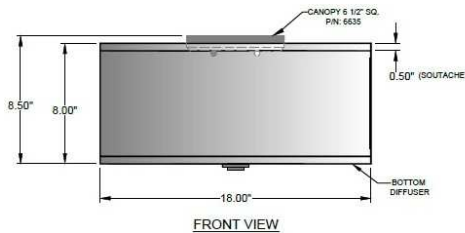

1233 W St. Georges Ave., Linden, NJ 07036 * 908-925-7500* 908-925-9240

SPECIFICATIONS

FM-6635-142-01-545SN	Flushmount
Model Number	Type
Duchess	
Name	Project
	QTY

Describe Special Modifications

Warranty: 1-Year Limited Warranty.
Complete warranty terms located at: www.litetopslampshades.com

CATALOG NUMBER						
Example: FM-6635-142-01-545SN-LEDMOD2700K-120V						
Hardware Style Code	Fabric/Material/Color Options	Series Code	Finish Options	Lamping	Voltage	Other Size Options
FM-6635	115-01 White Linen 115-05 Off White Linen 115-62 Black Linen 115-73 Gray Butcher Linen 115-96 Red Linen 124-70 Teal Pongee Silk 136-50 Platinum Silkscreen 142-01 Global White 143-26 Geneva Linen Ash 145-01 White Aberdeen 145-09 Cream Aberdeen 174-21 Tan Silk Shantung 174-25 Chocolate Silk Shantung More options at www.litetopslampshades.com	545	APW - Aged Pewter GWH - Gloss White MBK - Matte Black OB - Oil Rubbed Bronze SN - Satin Nickel	E26X2 - 2 Medium Based GU24X2 - 2 GU24 CFL LEDMOD2700K - LED Module, 2700K, 2600 LM Per Board LEDMOD3000K - LED Module, 3000K, 2680 LM Per Board LEDMOD3500K - LED Module, 3500K, 2720 LM Per Board LEDMOD4000K - LED Module, 4000K, 2820 LM Per Board (Accepts 1 Board)	120V 120V 277V 277V	