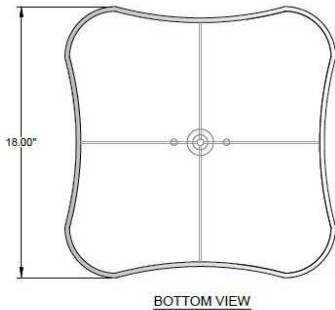

CATALOG NUMBER						
Example: FM-6635-142-01-545SN-LEDMOD2700K-120V						
Hardware Style Code	Fabric/Material/Color Options	Series Code	Finish Options	Lamping	Voltage	Other Size Options
FM-6635	115-01 White Linen 115-05 Off White Linen 115-62 Black Linen 115-73 Gray Butcher Linen 115-96 Red Linen 124-70 Teal Pongee Silk 136-50 Platinum Silkscreen 142-01 Global White 143-26 Geneva Linen Ash 145-01 White Aberdeen 145-09 Cream Aberdeen 174-21 Tan Silk Shantung 174-25 Chocolate Silk Shantung More options at www.litetopslampshades.com	545	APW - Aged Pewter GWH - Gloss White MBK - Matte Black OB - Oil Rubbed Bronze SN - Satin Nickel	E26X2 - 2 Medium Based GU24X2 - 2 GU24 CFL LEDMOD2700K - LED Module, 2700K, 2600 LM Per Board LEDMOD3000K - LED Module, 3000K, 2680 LM Per Board LEDMOD3500K - LED Module, 3500K, 2720 LM Per Board LEDMOD4000K - LED Module, 4000K, 2820 LM Per Board (Accepts 1 Board)	120V 120V 277V 277V	