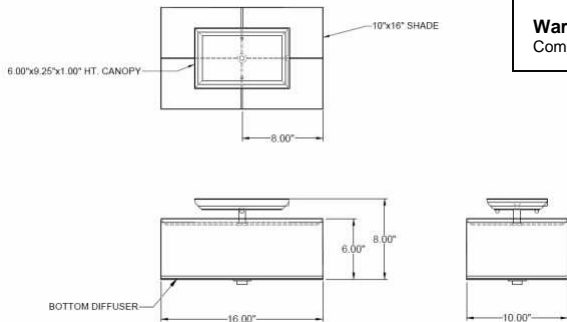

1233 W St. Georges Ave., Linden, NJ 07036 * 908-925-7500* 908-925-9240

SPECIFICATIONS

FM-6531-143-26-135SN	Flushmount
Model Number	Type
Rectangle	
Name	Project
	QTY

Describe Special Modifications

Warranty: 1-Year Limited Warranty,
Complete warranty terms located at: www.litetopslampshades.com

CATALOG NUMBER Example: FM-6531-143-26-135SN -LEDMOD2700K-120V						
Hardware Style Code	Fabric/Material/Color Options	Series Code	Finish Options	Lamping	Voltage	Other Size Options
FM-6531	115-01 White Linen 115-05 Off White Linen 115-62 Black Linen 115-73 Gray Butcher Linen 115-96 Red Linen 124-70 Teal Pongee Silk 136-50 Platinum Silkscreen 142-01 Global White 143-26 Geneva Linen Ash 145-01 White Aberdeen 145-09 Cream Aberdeen 174-21 Tan Silk Shantung 174-25 Chocolate Silk Shantung More options at www.litetopslampshades.com	135	APW - Aged Pewter GWH - Gloss White MBK - Matte Black OB - Oil Rubbed Bronze SN - Satin Nickel	E26X2 - 2 Medium Based GU24X2 - 2 GU24 CFL LEDMOD2700K - LED Module, 2700K, 2600 LM Per Board LEDMOD3000K - LED Module, 3000K, 2680 LM Per Board LEDMOD3500K - LED Module, 3500K, 2720 LM Per Board LEDMOD4000K - LED Module, 4000K, 2820 LM Per Board (Accepts 1 Board)	120V 120V 277V 277V	