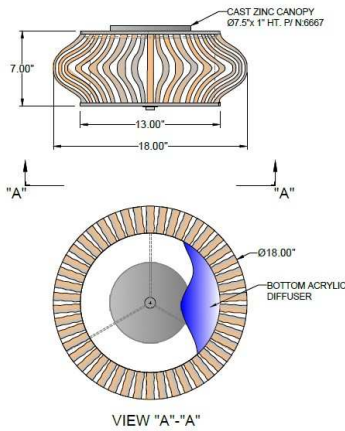

1233 W St. Georges Ave., Linden, NJ 07036 * 908-925-7500* 908-925-9240

SPECIFICATIONS

FM-5855-115-76-905SN	Flushmount
Model Number	Type
Moderno	Project
Name	QTY

Describe Special Modifications

Warranty: 1-Year Limited Warranty,
Complete warranty terms located at: www.litetopslampshades.com

CATALOG NUMBER						
Example: FM-5855-115-76-905SN -LEDMOD2700K-120V						
Hardware Style Code	Fabric/Material/Color Options	Series Code	Finish Options	Lamping	Voltage	Other Size Options
FM-5855	115-01 White Linen 115-05 Off White Linen 115-62 Black Linen 115-73 Gray Butcher Linen 115-96 Red Linen 124-70 Teal Pongee Silk 136-50 Platinum Silkscreen 142-01 Global White 143-26 Geneva Linen Ash 145-01 White Aberdeen 145-09 Cream Aberdeen 174-21 Tan Silk Shantung 174-25 Chocolate Silk Shantung 115-76 Federal Blue Butcher Linen More options at www.litetopslampshades.com	905	APW - Aged Pewter GWH- Gloss White MBK - Matte Black OB- Oil Rubbed Bronze SN - Satin Nickel	E26X2 - 2Medium Based GU24X2 - 2 GU24 CFL LEDMOD2700K - LED Module, 2700K, 2600 LM Per Board LEDMOD3000K - LED Module, 3000K, 2680 LM Per Board LEDMOD3500K - LED Module, 3500K, 2720 LM Per Board LEDMOD4000K - LED Module, 4000K, 2820 LM Per Board (Accepts 1 Board)	120V 120V 277V 277V	