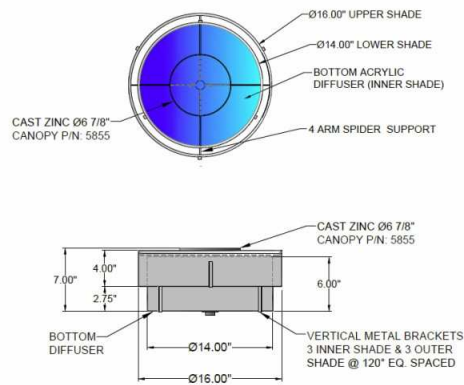

1233 W St. Georges Ave., Linden, NJ 07036 * 908-925-7500* 908-925-9240

SPECIFICATIONS

FM-5855-115-73-585SN	Flushmount
Model Number	Type
Tahoe	Project
Name	QTY

Describe Special Modifications

Warranty: 1-Year Limited Warranty.
Complete warranty terms located at: www.litetopslampshades.com

CATALOG NUMBER Example: FM-5855-115-73-585SN-LEDMOD2700K-120V						
Hardware Style Code	Fabric/Material/Color Options	Series Code	Finish Options	Lamping	Voltage	Other Size Options
FM-5855	115-01 White Linen 115-05 Off White Linen 115-62 Black Linen 115-73 Gray Butcher Linen 115-96 Red Linen 124-70 Teal Pongee Silk 136-50 Platinum Silkscreen 142-01 Global White 143-26 Geneva Linen Ash 145-01 White Aberdeen 145-09 Cream Aberdeen 174-21 Tan Silk Shantung 174-25 Chocolate Silk Shantung More options at www.litetopslampshades.com	585	APW - Aged Pewter GWH - Gloss White MBK - Matte Black OB - Oil Rubbed Bronze SN - Satin Nickel	E26X2 - 2Medium Based GU24X2 - 2 GU24 CFL LEDMOD2700K - LED Module, 2700K, 2600 LM Per Board LEDMOD3000K - LED Module, 3000K, 2680 LM Per Board LEDMOD3500K - LED Module, 3500K, 2720 LM Per Board LEDMOD4000K - LED Module, 4000K, 2820 LM Per Board (Accepts 1 Board)	120V 120V 277V 277V