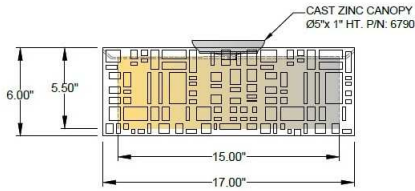

1233 W St. Georges Ave., Linden, NJ 07036 * 908-925-7500* 908-925-9240

SPECIFICATIONS

FM-5855-115-01-865R-OCB	Flushmount
Model Number	Type
Rectangle Laser Cut Drum	
Name	Project
	QTY

Describe Special Modifications

Warranty: 1-Year Limited Warranty,
Complete warranty terms located at: www.litetopslampshades.com

CATALOG NUMBER Example: FM-5855-115-01-865R-OCB -LEDMOD2700K-120V						
Hardware Style Code	Fabric/Material/Color Options	Series Code	Finish Options	Lamping	Voltage	Other Size Options
FM-5855	Outer LCM - Laser Cut Metal Inner 115-01 White Linen 115-05 Off White Linen 115-62 Black Linen 115-96 Red Linen 124-70 Teal Pongee Silk 143-26 Geneva Linen Ash More options at www.litetopslampshades.com	865R	APW - Aged Pewter GLWH - Gloss White MBK - Matte Black OB - Oil Rubbed Bronze SN - Satin Nickel SVPC - Silver Powder Coat OCB - Oculux Bronze	E26X2 - 2 Medium Based GU24X2 - 2 GU24 CFL LEDMOD2700K - LED Module, 2700K, 2600 LM Per Board LEDMOD3000K - LED Module, 3000K, 2680 LM Per Board LEDMOD3500K - LED Module, 3500K, 2720 LM Per Board LEDMOD4000K - LED Module, 4000K, 2820 LM Per Board (Accepts One Board)	120V 120V 277V 277V	