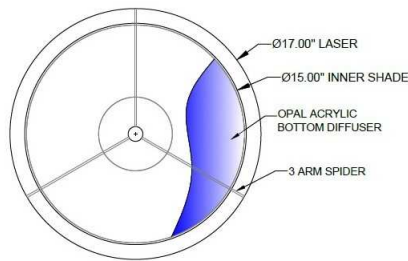

1233 W St. Georges Ave., Linden, NJ 07036 * 908-925-7500* 908-925-9240

SPECIFICATIONS

FM-5855-115-01-865R-OCB	Flushmount
Model Number	Type
Rectangle Laser Cut Drum	
Name	Project
	QTY

Describe Special Modifications

Warranty: 1-Year Limited Warranty,
Complete warranty terms located at: www.litetopslampshades.com

CATALOG NUMBER Example: FM-5855-115-01-865R-OCB -LEDMOD2700K-120V						
Hardware Style Code	Fabric/Material/Color Options	Series Code	Finish Options	Lamping	Voltage	Other Size Options
FM-5855	Outer LCM - Laser Cut Metal Inner 115-01 White Linen 115-05 Off White Linen 115-62 Black Linen 115-96 Red Linen 124-70 Teal Pongee Silk 143-26 Geneva Linen Ash More options at www.litetopslampshades.com	865R	APW - Aged Pewter GLWH - Gloss White MBK - Matte Black OB - Oil Rubbed Bronze SN - Satin Nickel SVPC - Silver Powder Coat OCB - Oculux Bronze	E26X2 - 2 Medium Based GU24X2 - 2 GU24 CFL LEDMOD2700K - LED Module, 2700K, 2600 LM Per Board LEDMOD3000K - LED Module, 3000K, 2680 LM Per Board LEDMOD3500K - LED Module, 3500K, 2720 LM Per Board LEDMOD4000K - LED Module, 4000K, 2820 LM Per Board (Accepts One Board)	120V 120V 277V 277V	