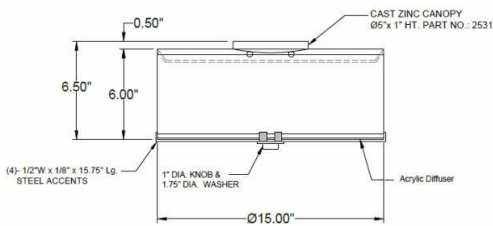

1233 W St. Georges Ave., Linden, NJ 07036 * 908-925-7500* 908-925-9240

SPECIFICATIONS

FM-2531-115-01-695SN	Flushmount
Model Number	Type
Lexington	
Name	Project
	QTY

Describe Special Modifications

Warranty: 1-Year Limited Warranty,
Complete warranty terms located at: www.litetopslampshades.com

CATALOG NUMBER						
Example: FM-2531-115-01-695SN-LEDMOD2700K-120V						
Hardware Style Code	Fabric/Material/Color Options	Series Code	Finish Options	Lamping	Voltage	Other Size Options
FM-2531	115-01 White Linen 115-05 Off White Linen 115-62 Black Linen 115-73 Gray Butcher Linen 115-96 Red Linen 124-70 Teal Pongee Silk 136-50 Platinum Silkscreen 142-01 Global White 143-26 Geneva Linen Ash 145-01 White Aberdeen 145-09 Cream Aberdeen 174-21 Tan Silk Shantung 174-25 Chocolate Silk Shantung More options at www.litetopslampshades.com	695	APW - Aged Pewter GW - Gloss White MBK - Matte Black OB - Oil Rubbed Bronze SN - Satin Nickel	E26X2 - 2 Medium Based GU24X2 - 2 GU24 CFL LEDMOD2700K - LED Module, 2700K, 2600 LM Per Board LEDMOD3000K - LED Module, 3000K, 2680 LM Per Board LEDMOD3500K - LED Module, 3500K, 2720 LM Per Board LEDMOD4000K - LED Module, 4000K, 2820 LM Per Board (Accepts 1 Board)	120V 120V 277V 277V	