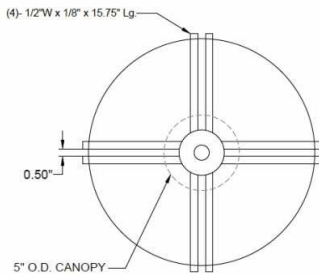

CATALOG NUMBER						
Example: FM-2531-115-01-695SN-LEDMOD2700K-120V						
Hardware Style Code	Fabric/Material/Color Options	Series Code	Finish Options	Lamping	Voltage	Other Size Options
FM-2531	115-01 White Linen 115-05 Off White Linen 115-62 Black Linen 115-73 Gray Butcher Linen 115-96 Red Linen 124-70 Teal Pongee Silk 136-50 Platinum Silkscreen 142-01 Global White 143-26 Geneva Linen Ash 145-01 White Aberdeen 145-09 Cream Aberdeen 174-21 Tan Silk Shantung 174-25 Chocolate Silk Shantung More options at www.litetopslampshades.com	695	APW - Aged Pewter GW - Gloss White MBK - Matte Black OB - Oil Rubbed Bronze SN - Satin Nickel	E26X2 - 2 Medium Based GU24X2 - 2 GU24 CFL LEDMOD2700K - LED Module, 2700K, 2600 LM Per Board LEDMOD3000K - LED Module, 3000K, 2680 LM Per Board LEDMOD3500K - LED Module, 3500K, 2720 LM Per Board LEDMOD4000K - LED Module, 4000K, 2820 LM Per Board (Accepts 1 Board)	120V 120V 277V 277V	