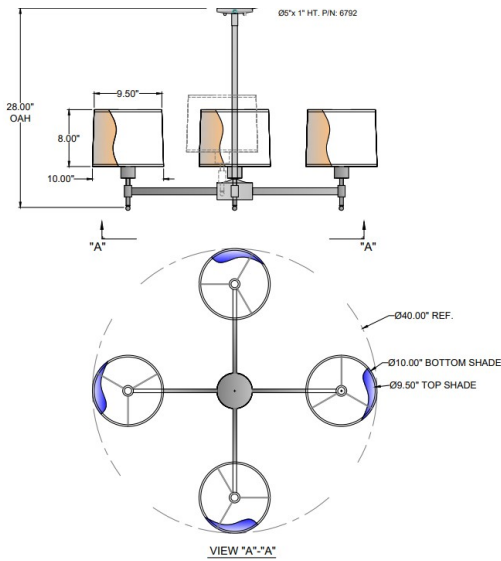

1233 W St. Georges Ave., Linden, NJ 07036 * 908-925-7500* 908-925-9240

SPECIFICATIONS

PF-6792-115-01-1040SN	PENDANT
Model Number	Type
CACHET FIXTURE	
Project	QTY

Describe Special Modifications

Warranty: 1-Year Limited Warranty,
Complete warranty terms located at: www.litetopslampshades.com

CATALOG NUMBER

Example: PF-6792-115-01-1040SN-E26X4-120V

Hardware Style Code	Fabric/Material/Color Options	Series Code	Finish Options	Lamping	Voltage	Other Size Options
PF-6792	115-01 White Linen 115-05 Off White Linen 115-62 Black Linen 115-73 Gray Butcher Linen 115-96 Red Linen 124-70 Teal Pongee Silk 136-50 Platinum Silksheen 142-01 Global White 143-26 Geneva Linen Ash 145-01 White Aberdeen 145-09 Cream Aberdeen 174-21 Tan Silk Shantung 174-25 Chocolate Silk Shantung More options at www.litetops.com	1040	AB - Antique Brass APW - Aged Pewter DW - Distressed White GWH - Gloss White MBK - Matte Black OB - Oxidized Bronze ORB - Oil Rubbed Bronze OCB - Oculux Bronze PHB - Polished Honey Brass PW - Pewter RST - Rust SN - Satin Nickel FWH - Flat White SVPC - Silver Powder Coat More options at www.litetops.com	E26X4 - 4 Medium Based GU24X4- 4GU24 CFL	120V 120V	