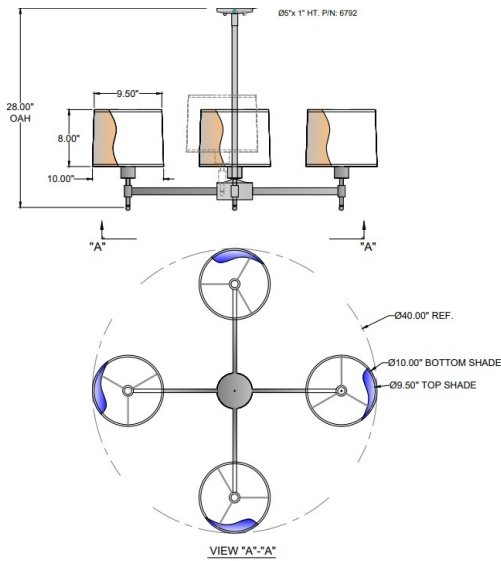

1233 W St. Georges Ave., Linden, NJ 07036 * 908-925-7500* 908-925-9240

SPECIFICATIONS

PF-6792-115-01-1040SN	PENDANT
Model Number	Type
CACHET FIXTURE	
Project	QTY

Describe Special Modifications

Warranty: 1-Year Limited Warranty,
Complete warranty terms located at: www.litetopslampshades.com

CATALOG NUMBER Example: PF-6792-115-01-1040SN-E26X4-120V						
Hardware Style Code	Fabric/Material/Color Options	Series Code	Finish Options	Lamping	Voltage	Other Size Options
PF-6792	115-01 White Linen 115-05 Off White Linen 115-62 Black Linen 115-73 Gray Butcher Linen 115-96 Red Linen 124-70 Teal Pongee Silk 136-50 Platinum Silksheen 142-01 Global White 143-26 Geneva Linen Ash 145-01 White Aberdeen 145-09 Cream Aberdeen 174-21 Tan Silk Shantung 174-25 Chocolate Silk Shantung More options at www.litetops.com	1040	AB - Antique Brass APW - Aged Pewter DW - Distressed White GWH - Gloss White MBK - Matte Black OB - Oxidized Bronze ORB - Oil Rubbed Bronze OCB - Oculux Bronze PHB - Polished Honey Brass PW - Pewter RST - Rust SN - Satin Nickel FWH - Flat White SVPC - Silver Powder Coat More options at www.litetops.com	E26X4 - 4 Medium Based GU24X4- 4GU24 CFL	120V 120V	