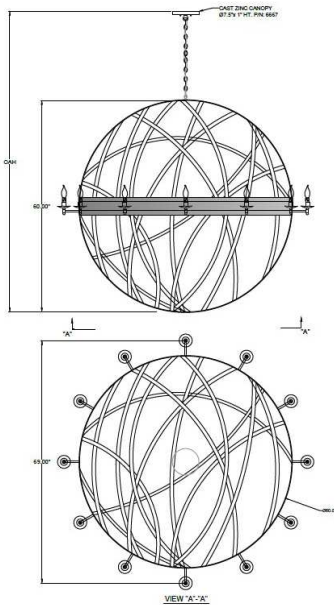

**Warranty:** 1-Year Limited Warranty,  
Complete warranty terms located at: [www.litetopslampshades.com](http://www.litetopslampshades.com)

**CATALOG NUMBER**  
Example: Custom Style #11

Hardware Style Code	Fabric/Material/Color Options	Series Code	Finish Options	Lamping	Voltage	Other Size Options
Custom Style #11			AB - Antique Brass APW- Aged Pewter DW- Distressed White GWH - Gloss White MBK - Matte Black OB- Oxidized Bronze ORB - Oil Rubbed Bronze PHB - Polished Honey Brass PW- Pewter RST - Rust SN - Satin Nickel WH - Flat White 007 - 007 Silver More options at <a href="http://www.stiffel.com">www.stiffel.com</a>	<b>E12X12 -12</b> Candelabra Based <b>GU24X12- 12</b> GU24 CFL	<b>120V 120V</b> <b>277V 277V</b>	