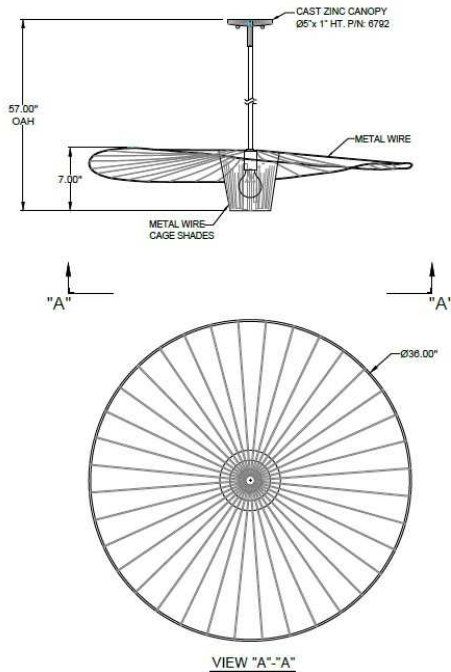

CATALOG NUMBER						
Example: Custom Style #52						
Hardware Style Code	Fabric/Material/Color Options	Series Code	Finish Options	Lamping	Voltage	Other Size Options
Custom Style #52	ST- Steel More options at www.litetops.com		AB - Antique Brass APW - Aged Pewter DW - Distressed White GW H - Gloss White MBK - Matte Black OB - Oxidized Bronze ORB - Oil Rubbed Bronze PHB - Polished Honey Brass PW - Pewter RST - Rust SN - Satin Nickel FWH - Flat White SVPC - Silver Powder Coat More options at www.stiffel.com	E26X1 -1 Medium Based GU24X1- 1 GU24 CFL	120V 120V 277V 277V	