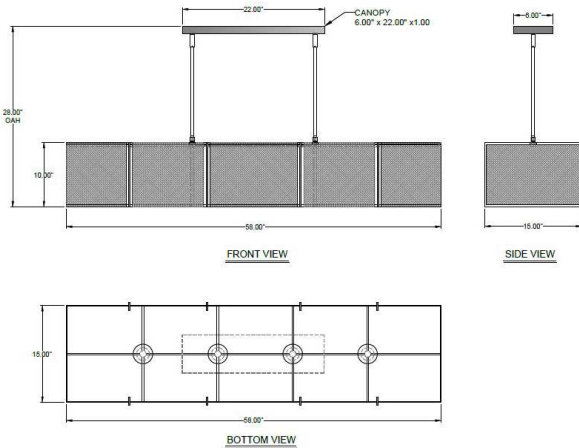

Describe Special Modifications

Warranty: 1-Year Limited Warranty,
Complete warranty terms located at: www.litetopslampshades.com

| CATALOG NUMBER Example: Custom Style #41 | | | | | | |
|---|--|-------------|---|---|------------------------|--------------------|
| Hardware Style Code | Fabric/Material/Color Options | Series Code | Finish Options | Lamping | Voltage | Other Size Options |
| Custom Style #41 | 115-01 White Linen 115-05 Off White Linen 115-62 Black Linen 115-73 Gray Butcher Linen 143-26 Geneva Linen Ash 145-01 White Aberdeen 145-09 Cream Aberdeen 174-21 Tan Silk Shantung 174-25 Chocolate Silk Shantung 151-97 Silver Organza 136-46 Crossant Silksheen 142-01 Global White 141-04 Calfskin 174-05 OffWhite Silk Shantung More options at www.litetops.com | | AB - Antique Brass APW- Aged Pewter DW- Distressed White GWH - Gloss White MBK - Matte Black OB- Oxidized Bronze ORB - Oil Rubbed Bronze PHB - Polished Honey Brass PW- Pewter RST - Rust SN - Satin Nickel WH - Flat White 007 - 007 Silver More options at www.stiffel.com | E26X4 -4 Medium Based GU24X4- 4 GU24 CFL | 120V 120V 277V 277V | |