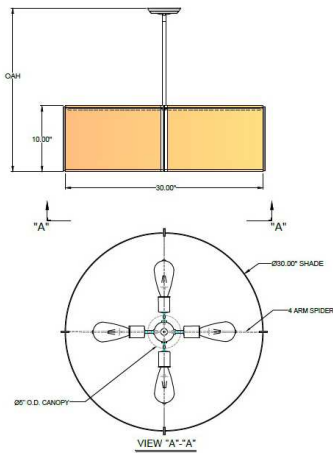

1233 W St. Georges Ave., Linden, NJ 07036 * 908-925-7500* 908-925-9240

SPECIFICATIONS

Custom Style #40	Fixture
Model Number	Type
Custom	
Name	Project
	QTY

Describe Special Modifications

Warranty: 1-Year Limited Warranty,
Complete warranty terms located at: www.litetopslampshades.com

CATALOG NUMBER Example: Custom Style #40						
Hardware Style Code	Fabric/Material/Color Options	Series Code	Finish Options	Lamping	Voltage	Other Size Options
Custom Style #40	115-01 White Linen 115-05 Off White Linen 115-62 Black Linen 115-73 Gray Butcher Linen 143-26 Geneva Linen Ash 145-01 White Aberdeen 145-09 Cream Aberdeen 174-21 Tan Silk Shantung 174-25 Chocolate Silk Shantung 151-97 Silver Organza 136-46 Crossant Silksheen 142-01 Global White 141-04 Calfskin 174-05 OffWhite Silk Shantung More options at www.litetops.com		AB - Antique Brass APW- Aged Pewter DW- Distressed White GWH - Gloss White MBK - Matte Black OB- Oxidized Bronze ORB - Oil Rubbed Bronze PHB - Polished Honey Brass PW- Pewter RST - Rust SN - Satin Nickel WH - Flat White 007 - 007 Silver More options at www.stiffel.com	E26X4 -4 Medium Based GU24X4- 4 GU24 CFL	120V 120V 277V 277V