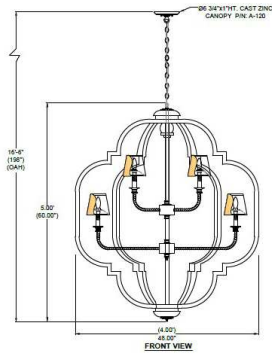

Custom Style #38	Fixture
Model Number	Type
Custom	
Name	Project
	QTY

Describe Special Modifications

Warranty: 1-Year Limited Warranty,
Complete warranty terms located at: www.litetopslampshades.com

CATALOG NUMBER Example: Custom Style #38						
Hardware Style Code	Fabric/Material/Color Options	Series Code	Finish Options	Lamping	Voltage	Other Size Options
Custom Style #38	115-01 White Linen 115-05 Off White Linen 115-62 Black Linen 115-73 Gray Butcher Linen 143-26 Geneva Linen Ash 145-01 White Aberdeen 145-09 Cream Aberdeen 174-21 Tan Silk Shantung 174-25 Chocolate Silk Shantung 151-97 Silver Organza 136-46 Crossant Silksheen 142-01 Global White 141-04 Calfskin 174-05 OffWhite Silk Shantung More options at www.litetops.com		AB - Antique Brass APW- Aged Pewter DW- Distressed White GWH - Gloss White MBK - Matte Black OB- Oxidized Bronze ORB - Oil Rubbed Bronze PHB - Polished Honey Brass PW- Pewter RST - Rust SN - Satin Nickel WH - Flat White 007 - 007 Silver More options at www.stiffel.com	E12X12 -12 Candelabra Based GU24X12- 12 GU24 CFL	120V 120V 277V 277V