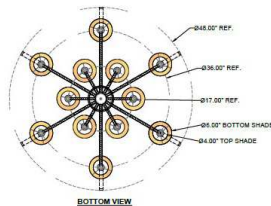

Custom Style #38	Fixture
Model Number	Type
Custom	
Name	Project
	QTY

Describe Special Modifications

Warranty: 1-Year Limited Warranty,
Complete warranty terms located at: www.litetopslampshades.com

CATALOG NUMBER Example: Custom Style #38						
Hardware Style Code	Fabric/Material/Color Options	Series Code	Finish Options	Lamping	Voltage	Other Size Options
Custom Style #38	115-01 White Linen 115-05 Off White Linen 115-62 Black Linen 115-73 Gray Butcher Linen 143-26 Geneva Linen Ash 145-01 White Aberdeen 145-09 Cream Aberdeen 174-21 Tan Silk Shantung 174-25 Chocolate Silk Shantung 151-97 Silver Organza 136-46 Crossant Silksheen 142-01 Global White 141-04 Calfskin 174-05 OffWhite Silk Shantung More options at www.litetops.com		AB - Antique Brass APW- Aged Pewter DW- Distressed White GWH - Gloss White MBK - Matte Black OB- Oxidized Bronze ORB - Oil Rubbed Bronze PHB - Polished Honey Brass PW- Pewter RST - Rust SN - Satin Nickel WH - Flat White 007 - 007 Silver More options at www.stiffel.com	E12X12 -12 Candelabra Based GU24X12- 12 GU24 CFL	120V 120V 277V 277V