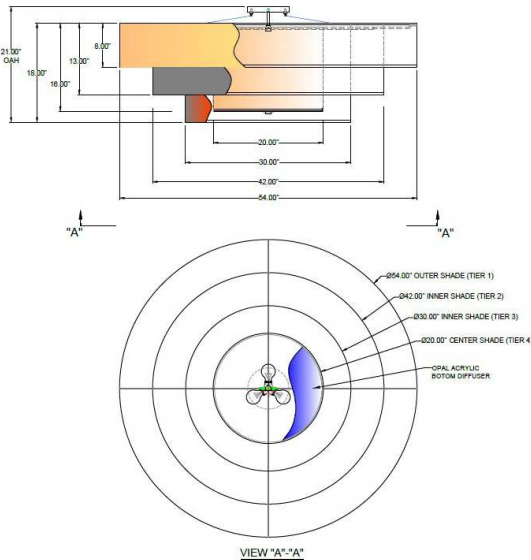

1233 W St. Georges Ave., Linden, NJ 07036 * 908-925-7500* 908-925-9240

SPECIFICATIONS

Custom Style #36	Fixture
Model Number	Type
Custom	
Name	Project
	QTY

Describe Special Modifications

Warranty: 1-Year Limited Warranty,
Complete warranty terms located at: www.litetopslampshades.com

CATALOG NUMBER Example: Custom Style #36						
Hardware Style Code	Fabric/Material/Color Options	Series Code	Finish Options	Lamping	Voltage	Other Size Options
Custom Style #36	115-01 White Linen 115-05 Off White Linen 115-62 Black Linen 115-73 Gray Butcher Linen 143-26 Geneva Linen Ash 145-01 White Aberdeen 145-09 Cream Aberdeen 174-21 Tan Silk Shantung 174-25 Chocolate Silk Shantung 151-97 Silver Organza 136-46 Crossant Silksheen 142-01 Global White 141-04 Calfskin 174-05 OffWhite Silk Shantung More options at www.litetops.com		AB - Antique Brass APW- Aged Pewter DW- Distressed White GWH - Gloss White MBK - Matte Black OB- Oxidized Bronze ORB - Oil Rubbed Bronze PHB - Polished Honey Brass PW- Pewter RST - Rust SN - Satin Nickel WH - Flat White 007 - 007 Silver More options at www.stiffel.com	E26X3 -3 Medium Based GU24X3- 3 GU24 CFL LEDMOD2700K - LED Module, 2700K, 2600 LM Per Board LEDMOD3000K - LED Module, 3000K, 2680 LM Per Board LEDMOD3500K - LED Module, 3500K, 2720 LM Per Board LEDMOD4000K - LED Module, 4000K, 2820 LM Per Board	120V 120V 277V 277V	