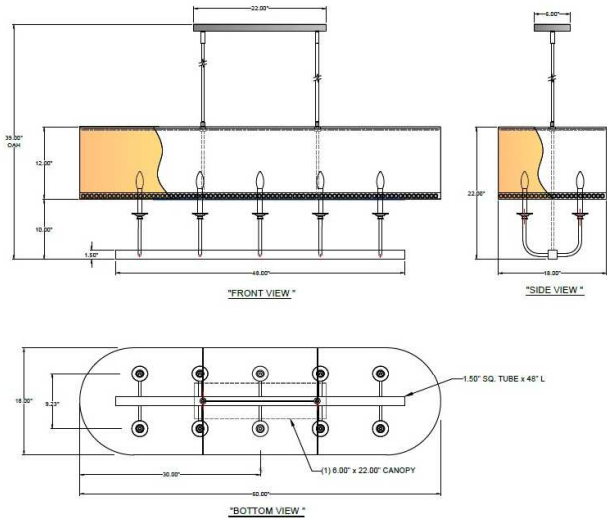

1233 W St. Georges Ave., Linden, NJ 07036 * 908-925-7500* 908-925-9240

SPECIFICATIONS

Custom Style #32	Fixture
Model Number	Type
Custom	Project
Name	QTY

Describe Special Modifications

Warranty: 1-Year Limited Warranty,
Complete warranty terms located at: www.litetopslampshades.com

CATALOG NUMBER Example: Custom Style #32						
Hardware Style Code	Fabric/Material/Color Options	Series Code	Finish Options	Lamping	Voltage	Other Size Options
Custom Style #32	115-01 White Linen 115-05 Off White Linen 115-62 Black Linen 115-73 Gray Butcher Linen 143-26 Geneva Linen Ash 145-01 White Aberdeen 145-09 Cream Aberdeen 174-21 Tan Silk Shantung 174-25 Chocolate Silk Shantung 151-97 Silver Organza 136-46 Crossant Silksheen 142-01 Global White 141-04 Calfskin 174-05 OffWhite Silk		AB - Antique Brass APW- Aged Pewter DW- Distressed White GWH - Gloss White MBK - Matte Black OB- Oxidized Bronze ORB - Oil Rubbed Bronze PHB - Polished Honey Brass PW- Pewter RST - Rust SN - Satin Nickel WH - Flat White 007 - 007 Silver More options at www.stiffel.com	E12X10 - 10 Candelabra Based GU24X10 - 10 GU24 CFL	120V 120V	