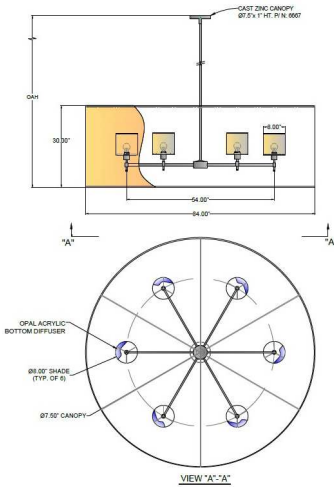

CATALOG NUMBER
Example: Custom #30

Hardware Style Code	Fabric/Material/Color Options	Series Code	Finish Options	Lamping	Voltage	Other Size Options
Custom #30	115-01 White Linen 115-05 Off White Linen 115-62 Black Linen 115-73 Gray Butcher Linen 115-96 Red Linen 124-70 Teal Pongee Silk 136-50 Platinum Silkscreen 142-01 Global White 143-26 Geneva Linen Ash 145-01 White Aberdeen 145-09 Cream Aberdeen 174-21 Tan Silk Shantung 174-25 Chocolate Silk Shantung More options at www.litetopslampshades.com		AB - Antique Brass APW- Aged Pewter DW- Distressed White GWH - Gloss White MBK - Matte Black OB- Oxidized Bronze ORB - Oil Rubbed Bronze PHB - Polished Honey Brass PW- Pewter RST - Rust SN - Satin Nickel WH - Flat White 007 - 007 Silver More options at www.litetopslampshades.com	E26X6 - 6 Medium Base GU24X6 - 6 GU24 CFL	120V 120V 277V 277V	