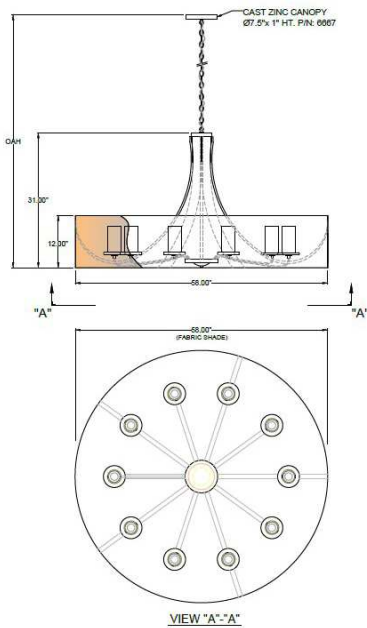

**Warranty:** 1-Year Limited Warranty,  
Complete warranty terms located at: [www.litetopslampshades.com](http://www.litetopslampshades.com)

CATALOG NUMBER						
Example: Custom Style #3						
Hardware Style Code	Fabric/Material/Color Options	Series Code	Finish Options	Lamping	Voltage	Other Size Options
Custom Style #3	115-01 White Linen 115-05 Off White Linen 115-62 Black Linen 115-73 Gray Butcher Linen 143-26 Geneva Linen Ash 145-01 White Aberdeen 145-09 Cream Aberdeen 174-21 Tan Silk Shantung 174-25 Chocolate Silk Shantung 151-97 Silver Organza 136-46 Crossant Silksheen 142-01 Global White 141-04 Calfskin 174-05 OffWhite Silk Shantung <b>More options at</b> <a href="http://www.litetops.com">www.litetops.com</a>		AB - Antique Brass APW- Aged Pewter DW- Distressed White GWH - Gloss White MBK - Matte Black OB- Oxidized Bronze ORB - Oil Rubbed Bronze PHB - Polished Honey Brass PW- Pewter RST - Rust SN - Satin Nickel WH - Flat White 007 - 007 Silver <b>More options at</b> <a href="http://www.stiffel.com">www.stiffel.com</a>	<b>E26X10 – 10</b> Medium Based <b>GU24X10- 10</b> GU24 CFL	<b>120V</b> 120V <b>277V</b> 277V	