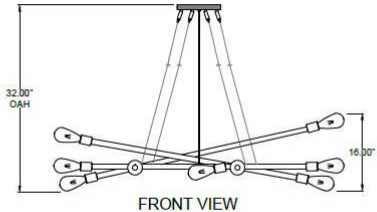

**Warranty:** 1-Year Limited Warranty,  
Complete warranty terms located at: [www.litetopslampshades.com](http://www.litetopslampshades.com)

CATALOG NUMBER						
Example: Custom Style #26						
Hardware Style Code	Fabric/Material/Color Options	Series Code	Finish Options	Lamping	Voltage	Other Size Options
Custom Style #26			AB - Antique Brass APW- Aged Pewter DW- Distressed White GWH - Gloss White MBK - Matte Black OB- Oxidized Bronze ORB - Oil Rubbed Bronze PHB - Polished Honey Brass PW- Pewter RST - Rust SN - Satin Nickel WH - Flat White 007 - 007 Silver <b>More options at</b> <b><a href="http://www.stiffel.com">www.stiffel.com</a></b>	<b>E26X12 - 12 Medium Based</b> <b>GU24X12- 12 GU24 CFL</b>	<b>120V 120V</b> <b>277V 277V</b>	