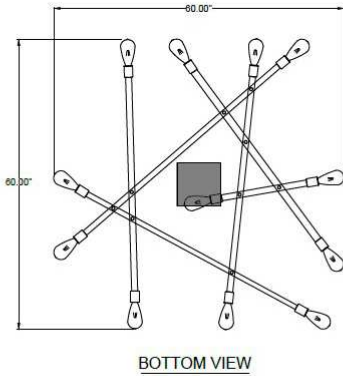

**Warranty:** 1-Year Limited Warranty,  
Complete warranty terms located at: [www.litetopslampshades.com](http://www.litetopslampshades.com)

CATALOG NUMBER						
Example: Custom Style #26						
Hardware Style Code	Fabric/Material/Color Options	Series Code	Finish Options	Lamping	Voltage	Other Size Options
Custom Style #26			AB - Antique Brass APW- Aged Pewter DW- Distressed White GWH - Gloss White MBK - Matte Black OB- Oxidized Bronze ORB - Oil Rubbed Bronze PHB - Polished Honey Brass PW- Pewter RST - Rust SN - Satin Nickel WH - Flat White 007 - 007 Silver <b>More options at</b> <b><a href="http://www.stiffel.com">www.stiffel.com</a></b>	<b>E26X12 - 12 Medium Based</b> <b>GU24X12- 12 GU24 CFL</b>	<b>120V 120V</b> <b>277V 277V</b>	