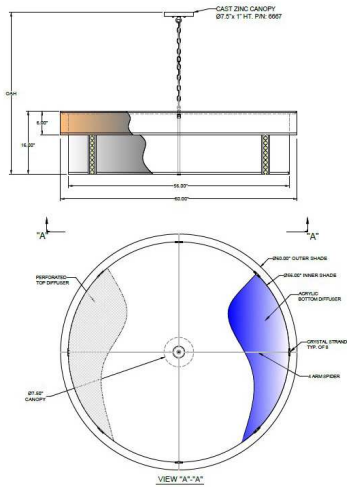

CATALOG NUMBER
Example: Custom Style #21

Hardware Style Code	Fabric/Material/Color Options	Series Code	Finish Options	Lamping	Voltage	Other Size Options
Custom Style #21	115-01 White Linen 115-05 Off White Linen 115-62 Black Linen 115-73 Gray Butcher Linen 143-26 Geneva Linen Ash 145-01 White Aberdeen 145-09 Cream Aberdeen 174-21 Tan Silk Shantung 174-25 Chocolate Silk Shantung 151-97 Silver Organza 136-46 Crossant Silksheen 142-01 Global White 141-04 Calfskin 174-05 OffWhite Silk Shantung More options at www.litetops.com		AB - Antique Brass APW- Aged Pewter DW- Distressed White GWH - Gloss White MBK - Matte Black OB- Oxidized Bronze ORB - Oil Rubbed Bronze PHB - Polished Honey Brass PW- Pewter RST - Rust SN - Satin Nickel WH - Flat White 007 - 007 Silver More options at www.stiffel.com	E24X6 - 6 Medium Based GU24X6- 6 GU24 CFL	120V 120V 277V 277V	