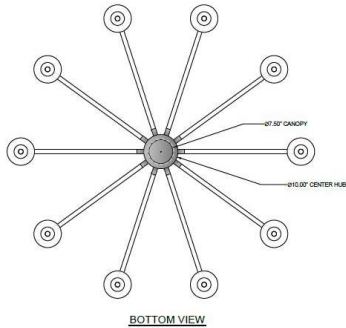

**Warranty:** 1-Year Limited Warranty,  
Complete warranty terms located at: [www.litetopslampshades.com](http://www.litetopslampshades.com)

**CATALOG NUMBER**  
Example: Custom Style #18

Hardware Style Code	Fabric/Material/Color Options	Series Code	Finish Options	Lamping	Voltage	Other Size Options
Custom Style #18	Opal Acrylic		AB - Antique Brass APW - Aged Pewter DW - Distressed White GWH - Gloss White MBK - Matte Black OB - Oxidized Bronze ORB - Oil Rubbed Bronze PHB - Polished Honey Brass PW - Pewter RST - Rust SN - Satin Nickel WH - Flat White 007 - 007 Silver More options at <a href="http://www.stiffel.com">www.stiffel.com</a>	<b>E12X24 -24</b> Candelabra Based <b>GU24X24- 24</b> GU24 CFL	<b>120V 120V</b> <b>277V 277V</b>	