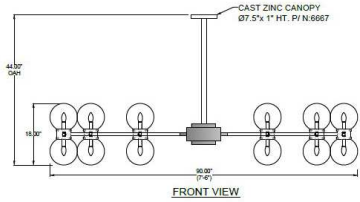

**Warranty:** 1-Year Limited Warranty,  
Complete warranty terms located at: [www.litetopslampshades.com](http://www.litetopslampshades.com)

**CATALOG NUMBER**  
Example: Custom Style #18

Hardware Style Code	Fabric/Material/Color Options	Series Code	Finish Options	Lamping	Voltage	Other Size Options
Custom Style #18	Opal Acrylic		AB - Antique Brass APW - Aged Pewter DW - Distressed White GWH - Gloss White MBK - Matte Black OB - Oxidized Bronze ORB - Oil Rubbed Bronze PHB - Polished Honey Brass PW - Pewter RST - Rust SN - Satin Nickel WH - Flat White 007 - 007 Silver More options at <a href="http://www.stiffel.com">www.stiffel.com</a>	<b>E12X24 -24</b> Candelabra Based <b>GU24X24- 24</b> GU24 CFL	<b>120V 120V</b> <b>277V 277V</b>	