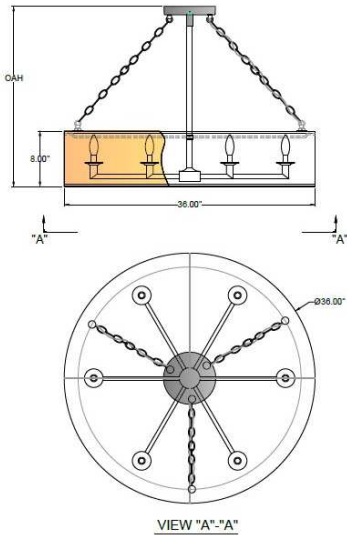

**Warranty:** 1-Year Limited Warranty,  
Complete warranty terms located at: [www.litetopslampshades.com](http://www.litetopslampshades.com)

**CATALOG NUMBER**  
Example: Custom #22

Hardware Style Code	Fabric/Material/Color Options	Series Code	Finish Options	Lamping	Voltage	Other Size Options
Custom	<b>AB</b> - Antique Brass <b>APW</b> - Aged Pewter <b>DW</b> - Distressed White <b>GWH</b> - Gloss White <b>MBK</b> - Matte Black <b>OB</b> - Oxidized Bronze <b>ORB</b> - Oil Rubbed Bronze <b>PHB</b> - Polished Honey Brass <b>PW</b> - Pewter <b>RST</b> - Rust <b>SN</b> - Satin Nickel <b>WH</b> - Flat White <b>007</b> - 007 Silver <b>More options at</b> <a href="http://www.stifel.com">www.stifel.com</a>		<b>APW</b> - Aged Pewter <b>GLWH</b> - Gloss White <b>MBK</b> - Matte Black <b>OB</b> - Oil Rubbed Bronze <b>SN</b> - Satin Nickel <b>SVPC</b> - Silver Powder Coat <b>OCB</b> - Oculux Bronze	<b>E12X6</b> - 6 Candelabra <b>GU24X6</b> - 6 GU24 CFL	<b>120V 120V</b> <b>277V 277V</b>	