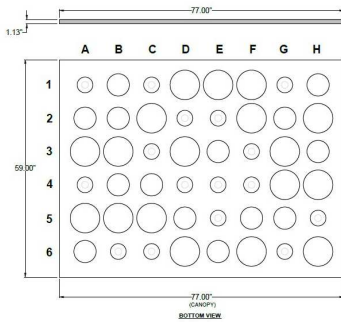

CATALOG NUMBER Example: Custom Style #20						
Hardware Style Code	Fabric/Material/Color Options	Series Code	Finish Options	Lamping	Voltage	Other Size Options
Custom Style #20	Clear Acrylic		AB - Antique Brass APW- Aged Pewter DW- Distressed White GWH - Gloss White MBK - Matte Black OB- Oxidized Bronze ORB - Oil Rubbed Bronze PHB - Polished Honey Brass PW- Pewter RST - Rust SN - Satin Nickel WH - Flat White 007 - 007 Silver More options at www.stiffel.com	E12X48 - 48 Candelabra Based GU24X48- 48 GU24 CFL	120V 120V 277V 277V	