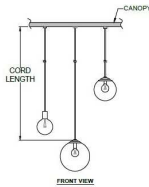

CATALOG NUMBER Example: Custom Style #20						
Hardware Style Code	Fabric/Material/Color Options	Series Code	Finish Options	Lamping	Voltage	Other Size Options
Custom Style #20	Clear Acrylic		AB - Antique Brass APW- Aged Pewter DW- Distressed White GWH - Gloss White MBK - Matte Black OB- Oxidized Bronze ORB - Oil Rubbed Bronze PHB - Polished Honey Brass PW- Pewter RST - Rust SN - Satin Nickel WH - Flat White 007 - 007 Silver More options at www.stiffel.com	E12X48 - 48 Candelabra Based GU24X48- 48 GU24 CFL	120V 120V 277V 277V	