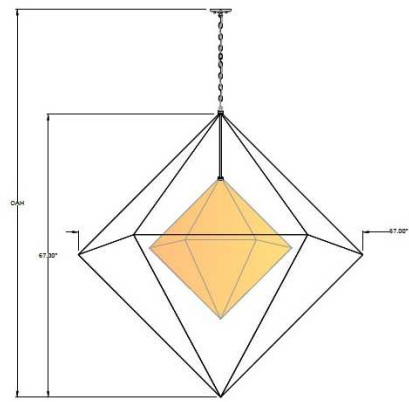

CATALOG NUMBER Example: Custom Style #12						
Hardware Style Code	Fabric/Material/Color Options	Series Code	Finish Options	Lamping	Voltage	Other Size Options
Custom Style #12	115-01 White Linen 115-05 Off White Linen 115-62 Black Linen 115-73 Gray Butcher Linen 143-26 Geneva Linen Ash 145-01 White Aberdeen 145-09 Cream Aberdeen 174-21 Tan Silk Shantung 174-25 Chocolate Silk Shantung 151-97 Silver Organza 136-46 Crossant Silksheen 142-01 Global White 141-04 Calfskin 174-05 OffWhite Silk Shantung More options at www.litetops.com		AB - Antique Brass APW- Aged Pewter DW- Distressed White GWH - Gloss White MBK - Matte Black OB- Oxidized Bronze ORB - Oil Rubbed Bronze PHB - Polished Honey Brass PW- Pewter RST - Rust SN - Satin Nickel WH - Flat White 007 - 007 Silver More options at www.stiffel.com	E26X4 - 4 Candelabra Based GU24X4- 4 GU24 CFL	120V 120V 277V 277V	