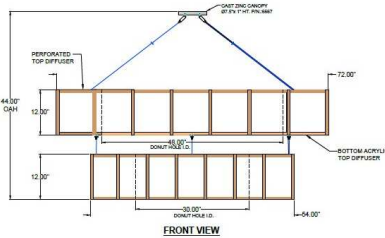

CATALOG NUMBER Example: Custom Style #1						
Hardware Style Code	Fabric/Material/Color Options	Series Code	Finish Options	Lamping	Voltage	Other Size Options
Custom Style #1	115-01 White Linen 115-05 Off White Linen 115-62 Black Linen 115-73 Gray Butcher Linen 143-26 Geneva Linen Ash 145-01 White Aberdeen 145-09 Cream Aberdeen 174-21 Tan Silk Shantung 174-25 Chocolate Silk Shantung 151-97 Silver Organza 136-46 Crossant Silksheen 142-01 Global White 141-04 Calfskin 174-05 OffWhite Silk Shantung More options at www.litetops.com		AB - Antique Brass APW - Aged Pewter DW - Distressed White GWH - Gloss White MBK - Matte Black OB - Oxidized Bronze ORB - Oil Rubbed Bronze PHB - Polished Honey Brass PW - Pewter RST - Rust SN - Satin Nickel WH - Flat White 007 - 007 Silver More options at www.stiffel.com	E26X14 - 14 Medium Based GU24X14 - 14 GU24 CFL LEDMOD2700K - LED Module, 2700K, 2600 LM Per Board LEDMOD3000K - LED Module, 3000K, 2680 LM Per Board LEDMOD3500K - LED Module, 3500K, 2720 LM Per Board LEDMOD4000K - LED Module, 4000K, 2820 LM Per Board	120V 120V 277V 277V	