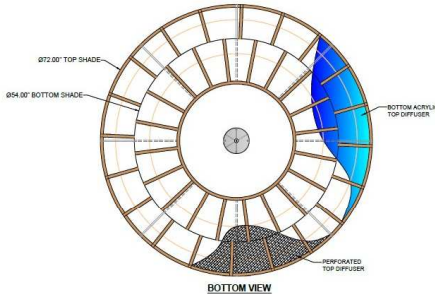

CATALOG NUMBER Example: Custom Style #1						
Hardware Style Code	Fabric/Material/Color Options	Series Code	Finish Options	Lamping	Voltage	Other Size Options
Custom Style #1	115-01 White Linen 115-05 Off White Linen 115-62 Black Linen 115-73 Gray Butcher Linen 143-26 Geneva Linen Ash 145-01 White Aberdeen 145-09 Cream Aberdeen 174-21 Tan Silk Shantung 174-25 Chocolate Silk Shantung 151-97 Silver Organza 136-46 Crossant Silksheen 142-01 Global White 141-04 Calfskin 174-05 OffWhite Silk Shantung More options at www.litetops.com		AB - Antique Brass APW - Aged Pewter DW - Distressed White GWH - Gloss White MBK - Matte Black OB - Oxidized Bronze ORB - Oil Rubbed Bronze PHB - Polished Honey Brass PW - Pewter RST - Rust SN - Satin Nickel WH - Flat White 007 - 007 Silver More options at www.stiffel.com	E26X14 - 14 Medium Based GU24X14 - 14 GU24 CFL LEDMOD2700K - LED Module, 2700K, 2600 LM Per Board LEDMOD3000K - LED Module, 3000K, 2680 LM Per Board LEDMOD3500K - LED Module, 3500K, 2720 LM Per Board LEDMOD4000K - LED Module, 4000K, 2820 LM Per Board	120V 120V 277V 277V	