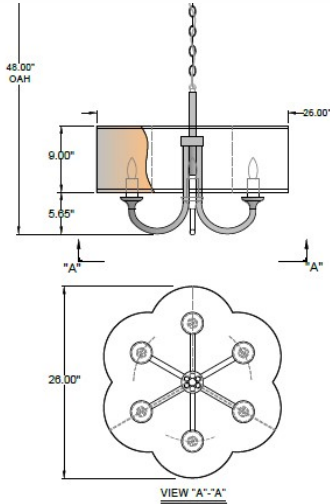

1233 W St. Georges Ave., Linden, NJ 07036 \* 908-925-7500\* 908-925-9240

**SPECIFICATIONS**

<b>26" DIA Cloud Pendant</b>	<b>Fixture</b>
Model Number	Type
<b>Custom</b>	
Name	Project
	QTY

**Describe Special Modifications**

**Warranty:** 1-Year Limited Warranty,  
Complete warranty terms located at: [www.litetopslampshades.com](http://www.litetopslampshades.com)

**CATALOG NUMBER**  
Example: 26" CLOUD-E12X6-6-120V

Hardware Style Code	Fabric/Material/Color Options	Series Code	Finish Options	Lamping	Voltage	Other Size Options
26" CLOUD	115-01 White Linen 115-05 Off White Linen 115-62 Black Linen 115-73 Gray Butcher Linen 115-96 Red Linen 124-70 Teal Pongee Silk 136-50 Platinum Silkscreen 142-01 Global White 143-26 Geneva Linen Ash 145-01 White Aberdeen 145-09 Cream Aberdeen 174-21 Tan Silk Shantung 174-25 Chocolate Silk Shantung <b>More options at</b>		<b>AB</b> - Antique Brass <b>APW</b> - Aged Pewter <b>DW</b> - Distressed White <b>GLWH</b> - Gloss White <b>MBK</b> - Matte Black <b>OB</b> - Oxidized Bronze <b>ORB</b> - Oil Rubbed Bronze <b>OCB</b> - Oculux Bronze <b>More options at</b>	<b>E12X6</b> - 6 Candelabra Based <b>GU24X6</b> - 6 GU24 CFL	120V 120V	