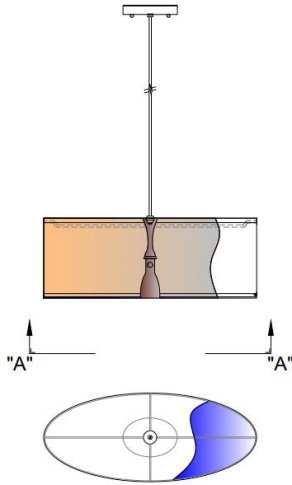

1233 W St. Georges Ave., Linden, NJ 07036 * 908-925-7500* 908-925-9240

SPECIFICATIONS

PD-6773-115-01-1081OB	Pendant
Model Number	Type
Carson Oval	
Name	Project
	QTY

Describe Special Modifications

Warranty: 1-Year Limited Warranty,
Complete warranty terms located at: www.litetopslampshades.com

CATALOG NUMBER						
Example: PD-6773-115-01-1081OB - LEDMOD2700K-120V						
Hardware Style Code	Fabric/Material/Color Options	Series Code	Finish Options	Lamping	Voltage	Other Size Options
PD-6773	115-01 White Linen 115-05 Off White Linen 115-62 Black Linen 115-73 Gray Butcher Linen 115-96 Red Linen 124-70 Teal Pongee Silk 136-50 Platinum Silkscreen 142-01 Global White 143-26 Geneva Linen Ash 145-01 White Aberdeen 145-09 Cream Aberdeen 174-21 Tan Silk Shantung 174-25 Chocolate Silk Shantung More options at www.litetopslampshades.com	1081	APW - Aged Pewter GWH - Gloss White MBK - Matte Black OB - Oil Rubbed Bronze SN - Satin Nickel	E26X4 - 4 Medium Based GU24X4 - 4 GU24 CFL LEDMOD2700K - LED Module, 2700K, 2600 LM Per Board LEDMOD3000K - LED Module, 3000K, 2680 LM Per Board LEDMOD3500K - LED Module, 3500K, 2720 LM Per Board LEDMOD4000K - LED Module, 4000K, 2820 LM Per Board (Accepts up to 2 Boards)	120V 120V 277V 277V	