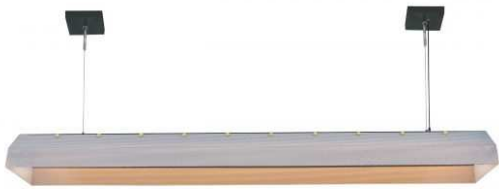

1233 W St. Georges Ave., Linden, NJ 07036 * 908-925-7500* 908-925-9240

SPECIFICATIONS

PF-6637X-PFM-84X12-MWH	Pendant
Model Number	Type
Linear LED Screen	
Name	Project
	QTY

Describe Special Modifications

Warranty: 1-Year Limited Warranty.

CATALOG NUMBER

Example: PF-6637X-PFM-84X12-MWH-LEDMOD2700K-120V-TRI

Hardware Style Code	Fabric/Material/Color Options	Series Code	Finish Options	Lamping	Voltage	Other Size Options
PF-6637X	PFM- Perforated Metal	84X12	APW - Aged Pewter GWH - Gloss White MBK - Matte Black OB - Oil Rubbed Bronze SN - Satin Nickel SVPC – Silver Powder Coat OCB – Oculux Bronze MWH – Matte White	LEDMOD2700K - LED Module, 2700K, 305 LM Per Foot LEDMOD3000K - LED Module, 3000K, 339 LM Per Foot LEDMOD4200K - LED Module, 4200K, 349 LM Per Foot LEDMOD5000K - LED Module, 5000K, 358 LM Per Foot	120V- TRI 120V Triac/Elv Dim 120/277-NON 120/277V Non Dim 120/277-010 120/277V 0-10 Dim	