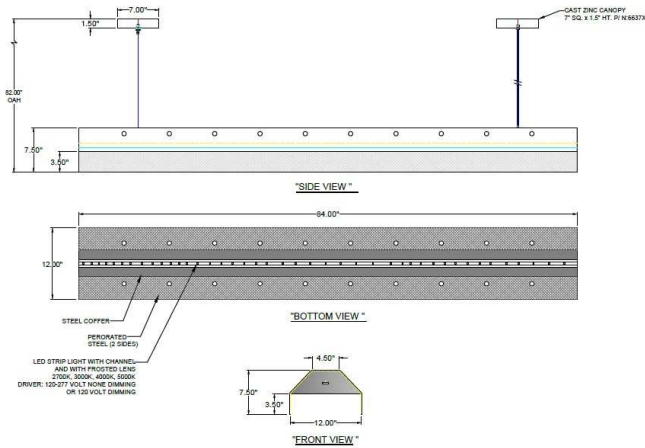

1233 W St. Georges Ave., Linden, NJ 07036 * 908-925-7500* 908-925-9240

SPECIFICATIONS

PF-6637X-PFM-84X12-MWH	Pendant
Model Number	Type
Linear LED Screen	
Name	Project
	QTY

Describe Special Modifications

Warranty: 1-Year Limited Warranty.

CATALOG NUMBER

Example: PF-6637X-PFM-84X12-MWH-LEDMOD2700K-120V-TRI

Hardware Style Code	Fabric/Material/Color Options	Series Code	Finish Options	Lamping	Voltage	Other Size Options
PF-6637X	PFM- Perforated Metal	84X12	APW - Aged Pewter GWH - Gloss White MBK - Matte Black OB - Oil Rubbed Bronze SN - Satin Nickel SVPC – Silver Powder Coat OCB – Oculux Bronze MWH – Matte White	LEDMOD2700K - LED Module, 2700K, 305 LM Per Foot LEDMOD3000K - LED Module, 3000K, 339 LM Per Foot LEDMOD4200K - LED Module, 4200K, 349 LM Per Foot LEDMOD5000K - LED Module, 5000K, 358 LM Per Foot	120V- TRI 120V Triac/Elv Dim 120/277-NON 120/277V Non Dim 120/277-010 120/277V 0-10 Dim	