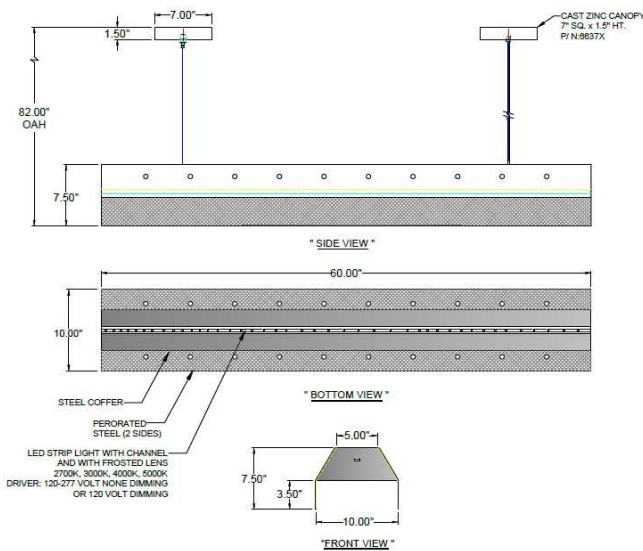

1233 W St. Georges Ave., Linden, NJ 07036 * 908-925-7500* 908-925-9240

SPECIFICATIONS

PF-6637X-PFM-60X10-MWH	Pendant
Model Number	Type
Linear LED Screen	
Name	Project
	QTY

Describe Special Modifications

Warranty: 1-Year Limited Warranty,

CATALOG NUMBER

Example: PF-6637X-PFM-60X10-MWH-LEDMOD2700K-120V-TRI

Hardware Style Code	Fabric/Material/Color Options	Series Code	Finish Options	Lamping	Voltage	Other Size Options
PF-6637X	PFM- Perforated Metal	60X10	APW - Aged Pewter GWH - Gloss White MBK - Matte Black OB - Oil Rubbed Bronze SN - Satin Nickel SVPC – Silver Powder Coat OCB – Oculux Bronze MWH – Matte White	LEDMOD2700K - LED Module, 2700K, 305 LM Per Foot LEDMOD3000K - LED Module, 3000K, 339 LM Per Foot LEDMOD4200K - LED Module, 4200K, 349 LM Per Foot LEDMOD5000K - LED Module, 5000K, 358 LM Per Foot	120V- TRI 120V Triac/Elv Dim 120/277-NON 120/277V Non Dim 120/277-010 120/277V 0-10 Dim	