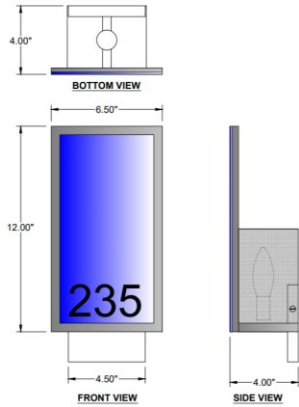

1233 W St. Georges Ave., Linden, NJ 07036 \* 908-925-7500\* 908-925-9240

**SPECIFICATIONS**

<b>WF-6372-6494-RM#-MBK</b>	<b>Sconce</b>
Model Number	Type
<b>Room Number Sconce</b>	
Name	Project
	QTY

**Describe Special Modifications**

**Warranty:** 1-Year Limited Warranty,  
Complete warranty terms located at: [www.litetopslampshades.com](http://www.litetopslampshades.com)

CATALOG NUMBER						
Example: WF-6372-6494-RM#-MBK -E12X2-120V						
Hardware Style Code	Fabric/Material/Color Options	Series Code	Finish Options	Lamping	Voltage	Other Size Options
WF-6372-6494		RM#	AB - Antique Brass APW - Aged Pewter DW - Distressed White GWH - Gloss White MBK - Matte Black OCB - Oculux Bronze OB - Oxidized Bronze ORB - Oil Rubbed Bronze PHB - Polished Honey Brass PW - Pewter RST - Rust SN - Satin Nickel WH - Flat White SVPC - Powder Coat Silver <b>More options at</b> <a href="http://www.litetops.com">www.litetops.com</a>	<b>E26X1- 1</b> Medium Based <b>E12X1- 1</b> Candelabra Based <b>GU24X2 -2</b> GU24 CFL <b>LEDMOD2700K -</b> LED Module, 2700K, 840 LM Per Board <b>LEDMOD3000K -</b> LED Module, 3000K, 1028 LM Per Board <b>LEDMOD3500K -</b> LED Module, 3500K, 1057 LM Per Board <b>LEDMOD4000K -</b> LED Module, 4000K, 1087 LM Per Board (Accepts 1 Board)	<b>120V</b> 120V <b>277V</b> 277V	