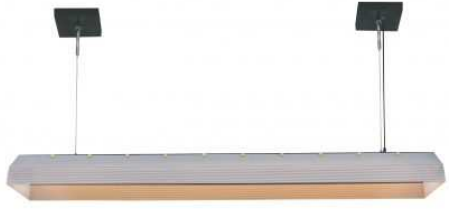

1233 W St. Georges Ave., Linden, NJ 07036 * 908-925-7500* 908-925-9240

SPECIFICATIONS

PF-6637X-PFM-48X8-MWH	Pendant
Model Number	Type
Linear LED Screen	
Name	Project
	QTY

Describe Special Modifications

Warranty: 1-Year Limited Warranty,

CATALOG NUMBER						
Example: PF-6637X-PFM-48X8-MWH-LEDMOD2700K-120V-TRI						
Hardware Style Code	Fabric/Material/Color Options	Series Code	Finish Options	Lamping	Voltage	Other Size Options
PF-6637X	PFM- Perforated Metal	48X8	APW - Aged Pewter GWH - Gloss White MBK - Matte Black OB - Oil Rubbed Bronze SN - Satin Nickel SVPC – Silver Powder Coat OCB – Oculux Bronze MWH – Matte White	LEDMOD2700K - LED Module, 2700K, 305 LM Per Foot LEDMOD3000K - LED Module, 3000K, 339 LM Per Foot LEDMOD4200K - LED Module, 4200K, 349 LM Per Foot LEDMOD5000K - LED Module, 5000K, 358 LM Per Foot T8 T8 LED B1-Pin Based	120V- TRI 120V Triac/Elv Dim 120/277-NON 120/277V Non Dim 120/277-010 120/277V 0-10 Dim	