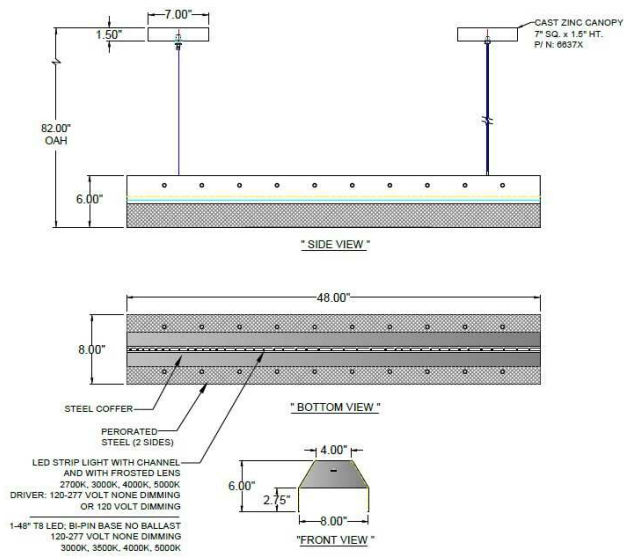

1233 W St. Georges Ave., Linden, NJ 07036 * 908-925-7500* 908-925-9240

SPECIFICATIONS

PF-6637X-PFM-48X8-MWH	Pendant
Model Number	Type
Linear LED Screen	
Name	Project
	QTY

Describe Special Modifications

Warranty: 1-Year Limited Warranty,

CATALOG NUMBER						
Example: PF-6637X-PFM-48X8-MWH-LEDMOD2700K-120V-TRI						
Hardware Style Code	Fabric/Material/Color Options	Series Code	Finish Options	Lamping	Voltage	Other Size Options
PF-6637X	PFM- Perforated Metal	48X8	APW - Aged Pewter GWH - Gloss White MBK - Matte Black OB - Oil Rubbed Bronze SN - Satin Nickel SVPC – Silver Powder Coat OCB – Oculux Bronze MWH – Matte White	LEDMOD2700K - LED Module, 2700K, 305 LM Per Foot LEDMOD3000K - LED Module, 3000K, 339 LM Per Foot LEDMOD4200K - LED Module, 4200K, 349 LM Per Foot LEDMOD5000K - LED Module, 5000K, 358 LM Per Foot T8 T8 LED B1-Pin Based	120V- TRI 120V Triac/Elv Dim 120/277-NON 120/277V Non Dim 120/277-010 120/277V 0-10 Dim	