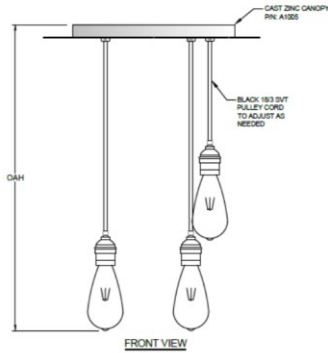

1233 W St. Georges Ave., Linden, NJ 07036 * 908-925-7500* 908-925-9240

SPECIFICATIONS

PD-A996-GEAR-3LT-MBK	Pendant
Model Number	Type
Gear	
Name	Project
	QTY

Describe Special Modifications

Warranty: 1-Year Limited Warranty.
Complete warranty terms located at: www.litetopslampshades.com

CATALOG NUMBER Example: PD-A996-GEAR-3LT-MBK-120V						
Hardware Style Code	Fabric/Material/Color Options	Series Code	Finish Options	Lamping	Voltage	Other Size Options
PD-A996-3LT			APW - Aged Pewter GWH - Gloss White MBK - Matte Black OB - Oil Rubbed Bronze OCB - Oculux Bronze DBZ - Dark Bronze RST - Rust SGD - Sun Gold SN - Satin Nickel SVPC - Silver powder coat	E26X3 - 3 Medium Based GU24X3 - 3 GU24 CFL	120V 120V 277V 277V	