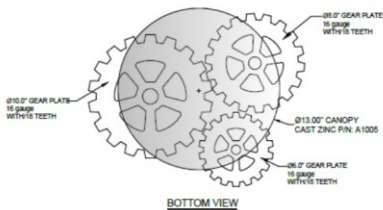

1233 W St. Georges Ave., Linden, NJ 07036 * 908-925-7500* 908-925-9240

SPECIFICATIONS

PD-A996-GEAR-3LT-MBK	Pendant
Model Number	Type
Gear	
Name	Project
	QTY

Describe Special Modifications

Warranty: 1-Year Limited Warranty.
Complete warranty terms located at: www.litetopslampshades.com

CATALOG NUMBER Example: PD-A996-GEAR-3LT-MBK-120V						
Hardware Style Code	Fabric/Material/Color Options	Series Code	Finish Options	Lamping	Voltage	Other Size Options
PD-A996-3LT			APW - Aged Pewter GWH - Gloss White MBK - Matte Black OB - Oil Rubbed Bronze OCB - Oculux Bronze DBZ - Dark Bronze RST - Rust SGD - Sun Gold SN - Satin Nickel SVPC - Silver powder coat	E26X3 - 3 Medium Based GU24X3 - 3 GU24 CFL	120V 120V 277V 277V	