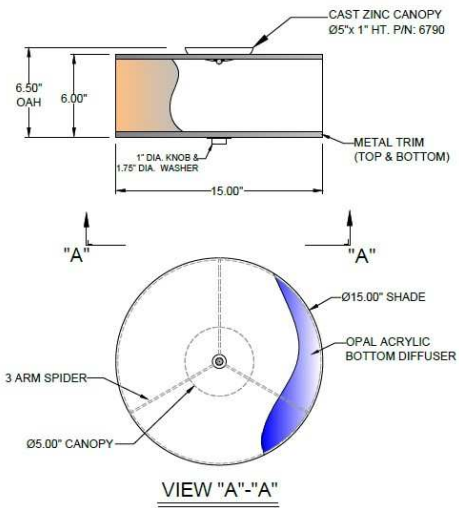

CATALOG NUMBER Example: FM-6790-115-01-965SN -E26X2-120V						
Hardware Style Code	Fabric/Material/Color Options	Series Code	Finish Options	Lamping	Voltage	Other Size Options
FM-6790	115-01 White Linen 115-05 Off White Linen 115-62 Black Linen 115-73 Gray Butcher Linen 115-96 Red Linen 124-70 Teal Pongee Silk 136-50 Platinum Silkscreen 142-01 Global White 143-26 Geneva Linen Ash 145-01 White Aberdeen 145-09 Cream Aberdeen 174-21 Tan Silk Shantung 174-25 Chocolate Silk Shantung More options at Litetops.com	965	AB - Antique Brass APW - Aged Pewter DW - Distressed White GWH - Gloss White MBK - Matte Black OB - Oxidized Bronze OCB - Oculux Bronze ORB - Oil Rubbed Bronze PHB - Polished Honey Brass PW - Pewter RST - Rust SN - Satin Nickel FWH - Flat White SVPC - Silver Powder Coat More options at www.stiffel.com	E26X2 - 2 Medium Based GU24X2- 2 GU24 CFL	120V 120V	