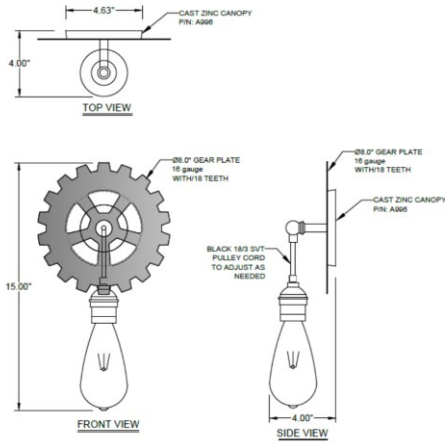

1233 W St. Georges Ave., Linden, NJ 07036 * 908-925-7500* 908-925-9240

SPECIFICATIONS

WF-A996-GEAR-1LT-MBK	Scence
Model Number	Type
Gear	
Name	Project
	QTY

Describe Special Modifications

Warranty: 1-Year Limited Warranty.
 Complete warranty terms located at: www.litetopslampshades.com

CATALOG NUMBER Example: WF-A996-GEAR-1LT-MBK-120V						
Hardware Style Code	Fabric/Material/Color Options	Series Code	Finish Options	Lamping	Voltage	Other Size Options
WF-A996-1LT			APW - Aged Pewter GWH - Gloss White MBK - Matte Black OB - Oil Rubbed Bronze OCB – Oculux Bronze DBZ – Dark Bronze RST – Rust SGD – Sun Gold SN – Satin Nickel SVPC – Silver powder coat	E26X1 - 1 Medium Based GU24X1 - 1 GU24 CFL	120V 120V 277V 277V	